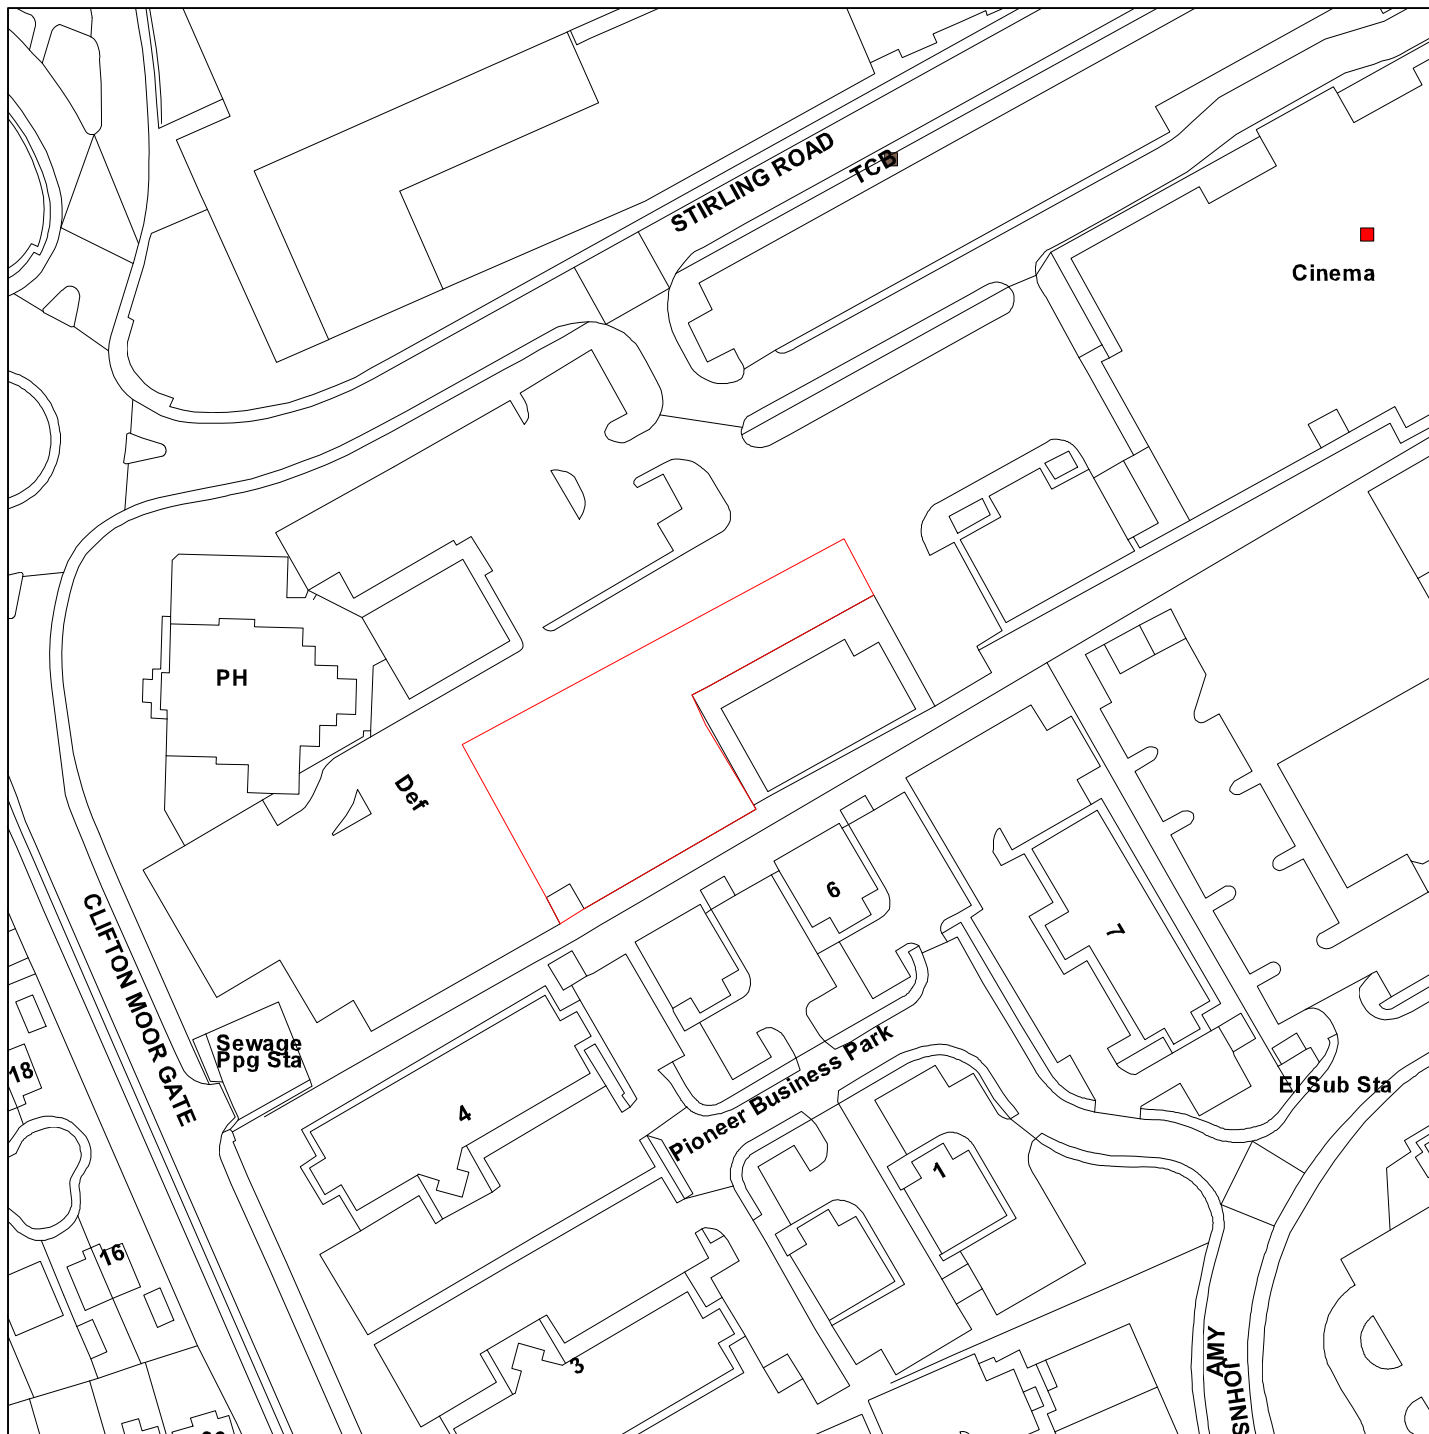

Vue Cinema Stirling Road

Ref: 11/00516/FUL

GIS by ESRI (UK)

Scale : 1:1250

Reproduced from the Ordnance Survey map with the permission of the Controller of Her Majesty's Stationery Office © Crown Copyright 2000.

Unauthorised reproduction infringes Crown Copyright and may lead to prosecution or civil proceedings.

Produced using ESRI (UK)'s MapExplorer 2.0 - <http://www.esriuk.com>

Organisation	Not Set
Department	Not Set
Comments	Application Site
Date	30 August 2011
SLA Number	Not Set